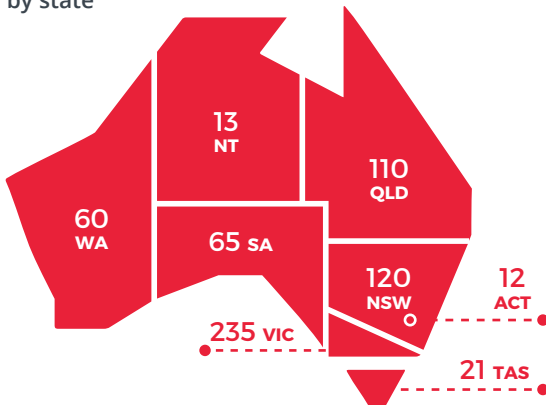

Program Snapshot 2019

\$20 Boss

In 2019 \$20 Boss was in its fourth year of operation and increased the number of participating schools by 88%.

28,400+
students

636
schools

Schools by state

91% more students than 2018

51% of schools are government

42% located in regional and remote areas

33% located in low socio-economic areas

“Our students have enjoyed participating in the \$20 Boss program. We have seen turn arounds in student engagement and participation in class. This has been an amazing opportunity and as their teacher I have thoroughly enjoyed delivering the program.” - Teacher, NSW